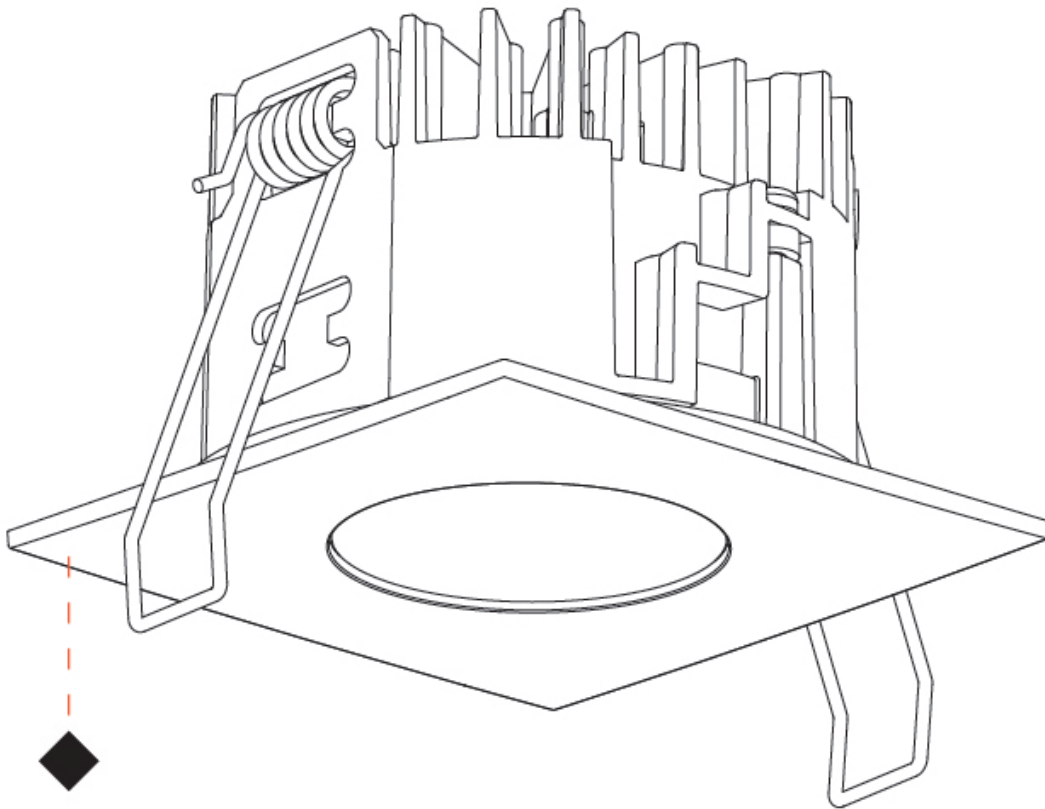

OIKO PRO SQUARE FIXED RECESSED

A35963-

PROJECT _____

TYPE _____

SPECIFIER _____

QUANTITY _____

DATE _____

A