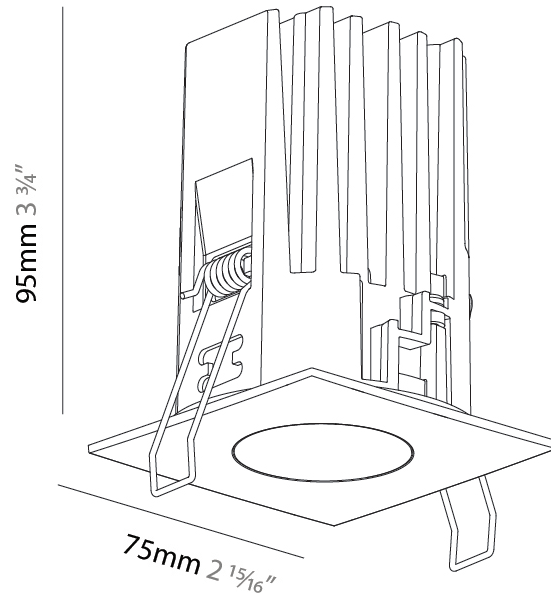

PHYSICAL

Aperture Sizes - Downlights: 1"
Shape: Square
Length (mm): 75
Length (in): 2 ¹⁵/₁₆
Width (mm): 75
Width (in): 2 ¹⁵/₁₆
Height (mm): 95
Height (in): 3 ³/₄
Ceiling Thickness (mm): 1 - 25
Ceiling Thickness (in): 1/16 - 1 3/16
Min. Recessing Depth (mm): 100
Min. Recessing Depth (in): 3 ¹⁵/₁₆
Weight (kg): 0.351
Diffuser: Lens Pack - No Lens / Opal / Linear Spread Lens / Honeycomb / Spread Lens
Fixture Finish: SSR / BKV / CWI / CRY / HAB / UFT / ITA / RUA / FTG / MYG / LOD / PUS / FRO / FUP / KIA / POP / BLS / SPG / MEY / GOH / CHC / COM / ABZ / JAG / OBR / MOS / ROR
Fixture Material: Aluminum Die Cast
Cut-out Measurements: D. 68mm / 2 11/16"

ELECTRICAL

Lamp Type: LED (Zhaga Standard)
Input Wattage (W): 23.5
Total Output Wattage (W): 21.9
Dimming: Tri-Mode (Non-Dimming and Phase Dimming (120Vac only) and 0-10V Dimming)
Driver Included: No
Driver Location: Recessed Housing
Driver Type: Constant Current - Universal
Driver Class: Class 2
Input Voltage (V): 120 - 277
Constant Current (MA): 600

LED

Number of LEDs: 1
Color Temperature (°K): 2700 / 3000 / 3500 / 4000
Max. Delivered Lumen (lm): 2076 / 2150 / 2251 / 2272
Nominal Lumen (lm): 2341 / 2424 / 2537 / 2561
CRI: >90 CRI
Lamp Life (hrs): 50000

OPTICAL

Beam Angle: 60

RATINGS AND CERTIFICATIONS

Certified By: Certified for North American Standards
IP rating: IP20