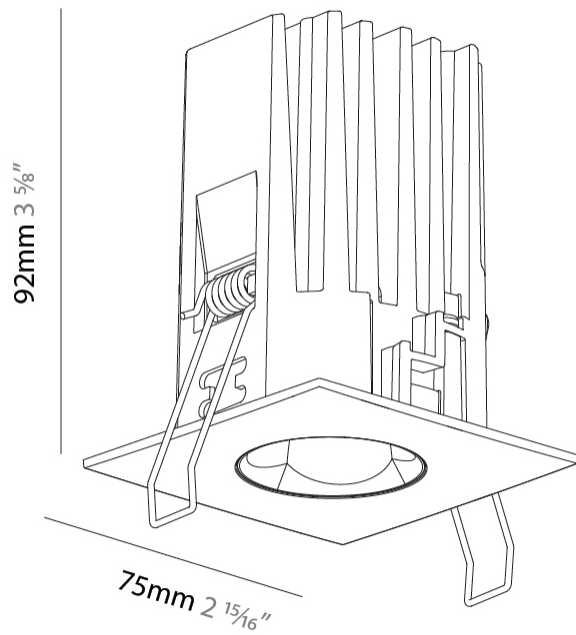

PHYSICAL

Aperture Sizes - Downlights: 1"
Shape: Square
Length (mm): 75
Length (in): 2 ¹⁵/₁₆"
Width (mm): 75
Width (in): 2 ¹⁵/₁₆"
Height (mm): 92
Height (in): 3 ⁵/₈"
Ceiling Thickness (mm): 1 - 25
Ceiling Thickness (in): 1/16 - 1 3/16
Min. Recessing Depth (mm): 100
Min. Recessing Depth (in): 3 ¹⁵/₁₆"
Weight (kg): 0.351
Diffuser: Lens Pack - No Lens / Opal / Linear Spread Lens / Honeycomb / Spread Lens

Fixture Finish: SSR / BKV / CWI / CRY / HAB / UFT / ITA / RUA / FTG / MYG / LOD / PUS / FRO / FUP / KIA / POP / BLS / SPG / MEY / GOH / CHC / COM / ABZ / JAG / OBR / MOS / ROR

Fixture Material: Aluminum Die Cast
Cut-out Measurements: D. 68mm / 2 11/16"

ELECTRICAL

Lamp Type: LED (Zhaga Standard)
Input Wattage (W): 23.5
Total Output Wattage (W): 21.9
Dimming: Tri-Mode (Non-Dimming and Phase Dimming (120Vac only) and 0-10V Dimming)
Driver Included: No
Driver Location: Recessed Housing
Driver Type: Constant Current - Universal
Driver Class: Class 2
Input Voltage (V): 120 - 277
Constant Current (MA): 600

LED

Number of LEDs: 1
Color Temperature (°K): 2700 / 3000 / 3500 / 4000
Max. Delivered Lumen (lm): 2189 / 2267 / 2372 / 2394
Nominal Lumen (lm): 2341 / 2424 / 2537 / 2561
CRI: >90 CRI
Lamp Life (hrs): 50000

OPTICAL

Beam Angle: 60

RATINGS AND CERTIFICATIONS

Certified By: Certified for North American Standards
IP rating: IP20