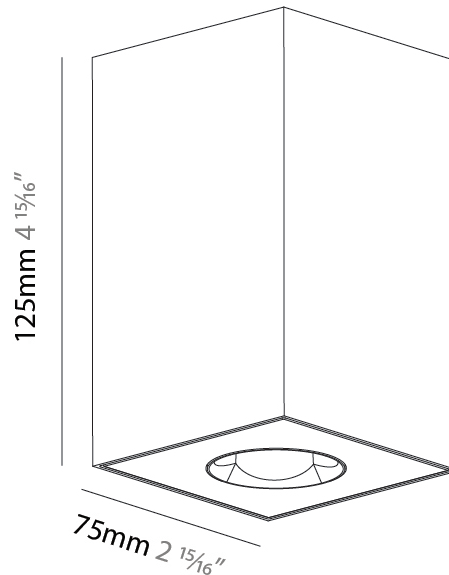

1. To build a product code in our configurator select the specify button on the base model # product page
2. To build a manual product code on this datasheet choose from the options listed below in blue font and add the suffix to the base model #

GENERAL

Series: Oiko Pro Square
Partner: Prolicht
Division: Architectural
Installation: Surface
Product Type: Ceiling Surface
Mounting Location: Ceiling
Light Distribution: Downlight

PHYSICAL

Aperture Sizes - Downlights: 1"
Shape: Square
Length (mm): 75
Length (in): 2 15/16
Width (mm): 75
Width (in): 2 15/16
Height (mm): 125
Height (in): 4 15/16
Weight (kg): 0.631

Fixture Finish: SSR / BKV / CWI / CRY / HAB / UFT / ITA / RUA / FTG / MYG / LOD / PUS / FRO / FUP / KIA / POP / BLS / SPG / MEY / GOH / CHC / COM / ABZ / JAG / OBR / MOS / ROR

Fixture Material: Metal

ELECTRICAL

Lamp Type: LED (Zhaga Standard)
Input Wattage (W): 12..9
Dimming: Tri-Mode (Non-Dimming and Phase Dimming (120Vac only) and 0-10V Dimming)
Driver Included: No
Driver Location: Remote
Driver Type: Constant Current - Universal
Driver Class: Class 2
Input Voltage (V): 120 - 277
Constant Current (MA): 350

LED

Color Temperature (°K): 2700 / 3000 / 3500 / 4000
Max. Delivered Lumen (lm): 1377 / 1372 / 1438 / 1451
Nominal Lumen (lm): 1473 / 1468 / 1538 / 1552
CRI: >90 CRI
Lamp Life (hrs): 50000

OPTICAL

Beam Angle: 60
Adjustability: Fixed

RATINGS AND CERTIFICATIONS

Certified By: Certified for North American Standards
IP rating: IP20