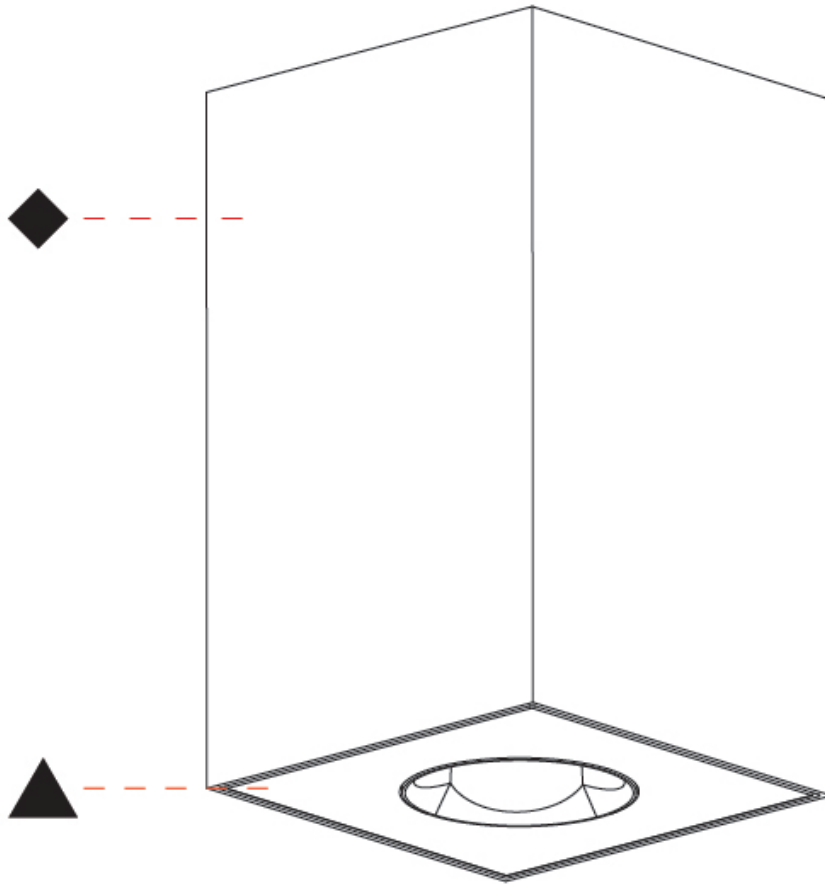

OIKO PRO SQUARE SURFACE

A3D238-

PROJECT _____

TYPE _____

SPECIFIER _____

QUANTITY _____

DATE _____